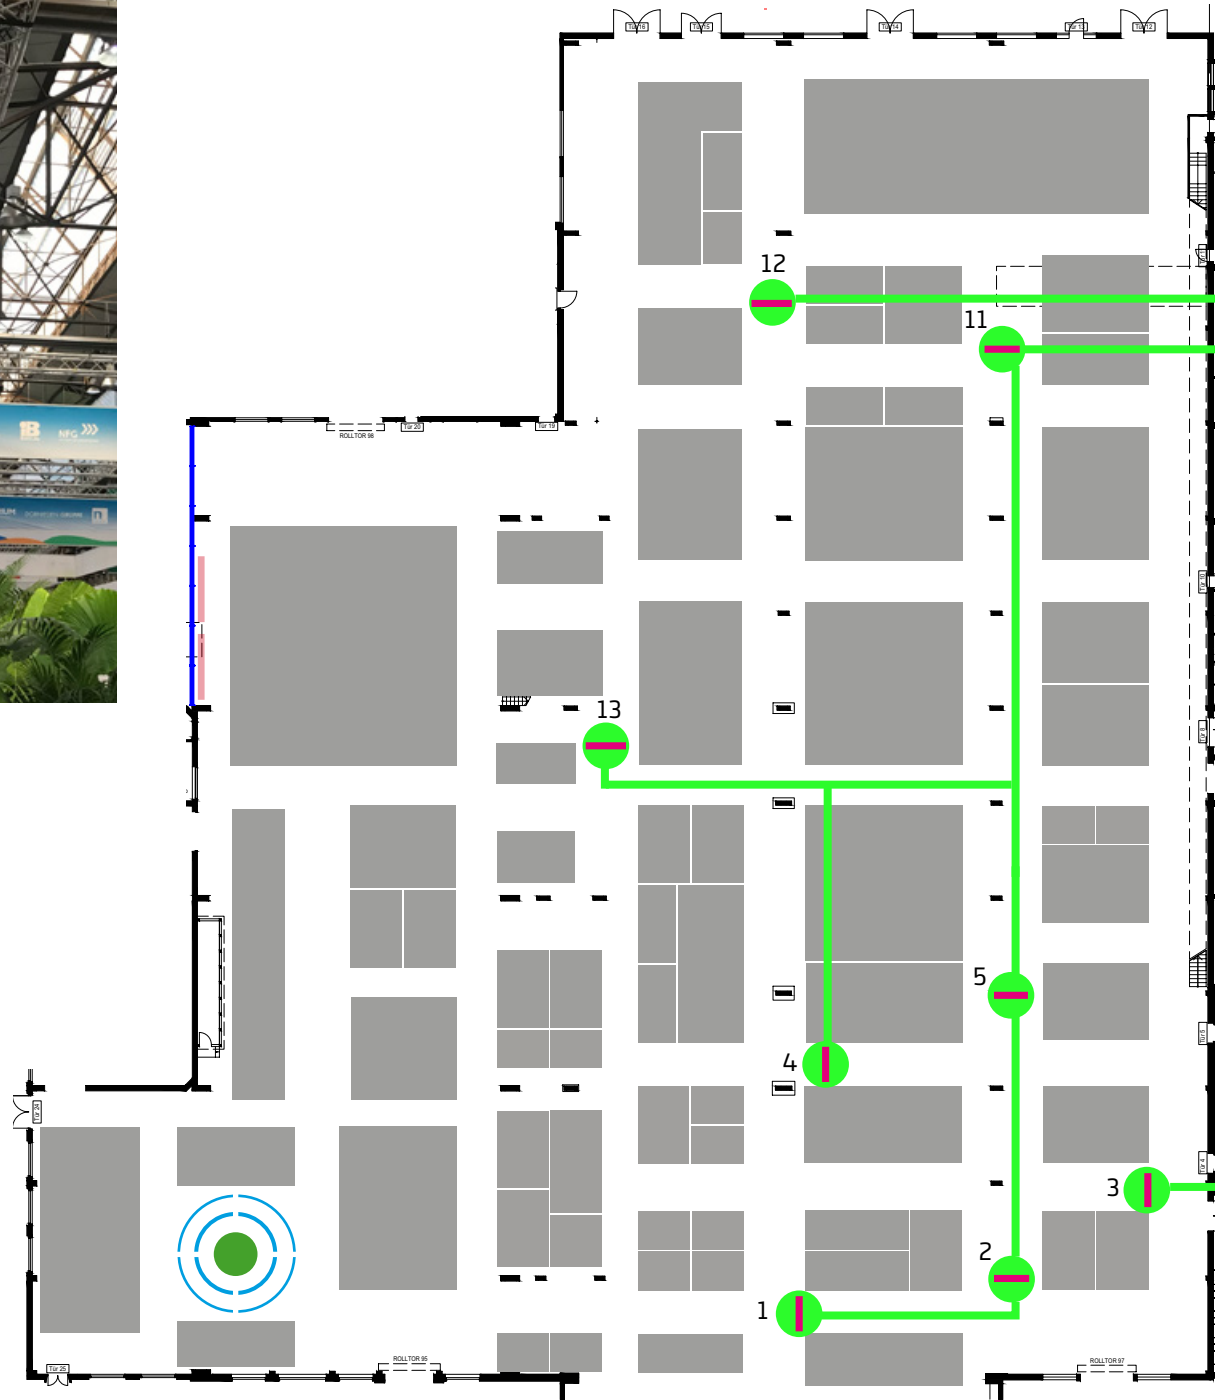

**Fahnen
je 1.400,- €**

Präsenz in der
gesamten Messehalle

Maße Deckenfahne: 1,5 × 3 m
beidseitig bedruckt